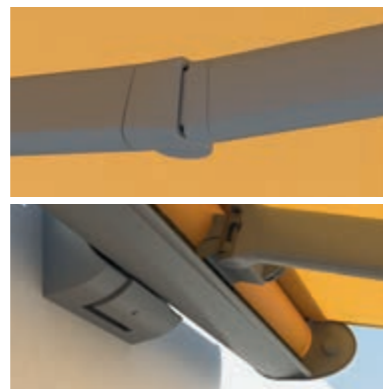

TOP QUALITY

A taut fabric is crucial for the awning's overall look. This is ensured by the **weinor LongLife Arm with high-tech belt**.

A seamless appearance: **attractive bracket covers** hide the screws for mounting the awning to the wall.