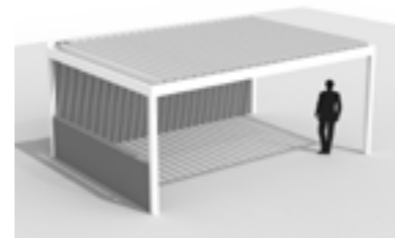

Linus fixed wall