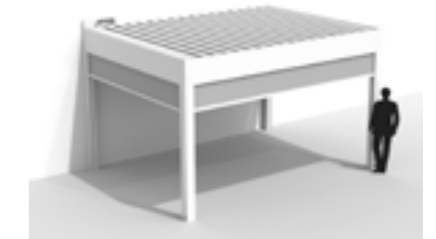

Surface-mounted Fixscreen