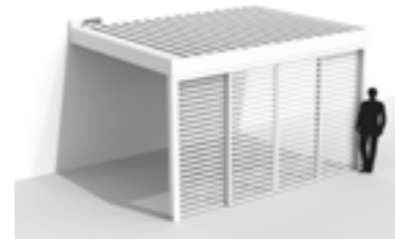

Personalization possibilities

Loggia