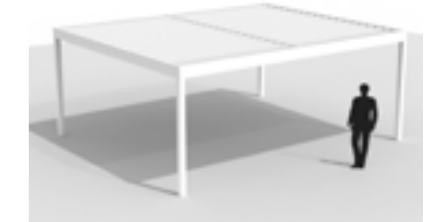

Algarve Canvas – 2-part coupling on the Span side