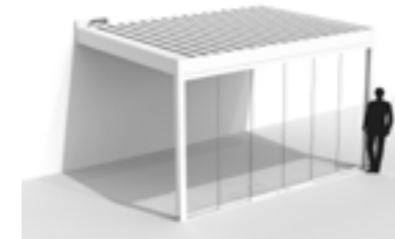

Glass sliding panels