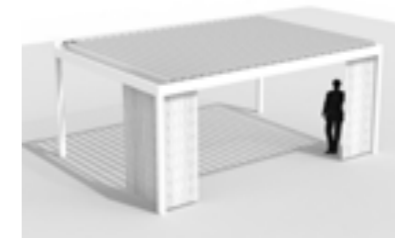

## ALGARVE CANVAS®

This elegant carport offers lasting protection by means of a fixed roof made up of 2 layers: a solid top roof made of white lacquered, profiled steel sheet with anti-condensation coating and an aesthetic lower roof, finished with a stretched canvas with zip technology. The screen is tautly stretched in the structure, without any visible additional beams. It is available in 8 colours. Algarve Canvas is just as useful as a fixed patio cover, carport or as an awning above the front door, for instance. In addition, a combination of an Algarve with rotatable louvered roof and an Algarve Canvas with fixed roof structure is possible to create a single, uniform style around the house.

## Types of installation

*Algarve Canvas – Freestanding*

*Algarve Canvas – Façade mounting*

*Algarve Canvas – 2-part coupling on the Span side*

## Personalization possibilities

*Loggia*

*Glass sliding panels*

*Surface-mounted Fixscreen*

*Linus fixed wall*

*Curtains*

### **Fixscreen® 100<sup>EVO</sup> Slim F / Fixscreen® 150<sup>EVO</sup> F - Algarve® Line**

To close off the sides of the Algarve Line, it can be combined with the Fixscreen 100<sup>EVO</sup> Slim F and the Fixscreen 150<sup>EVO</sup> F. This allows the box for the sun protection screen to be mounted underneath the frame profiles so that this connects perfectly with the basic construction.