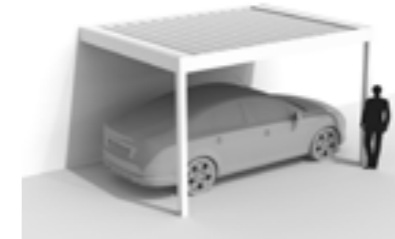

Algarve Canvas – Façade mounting