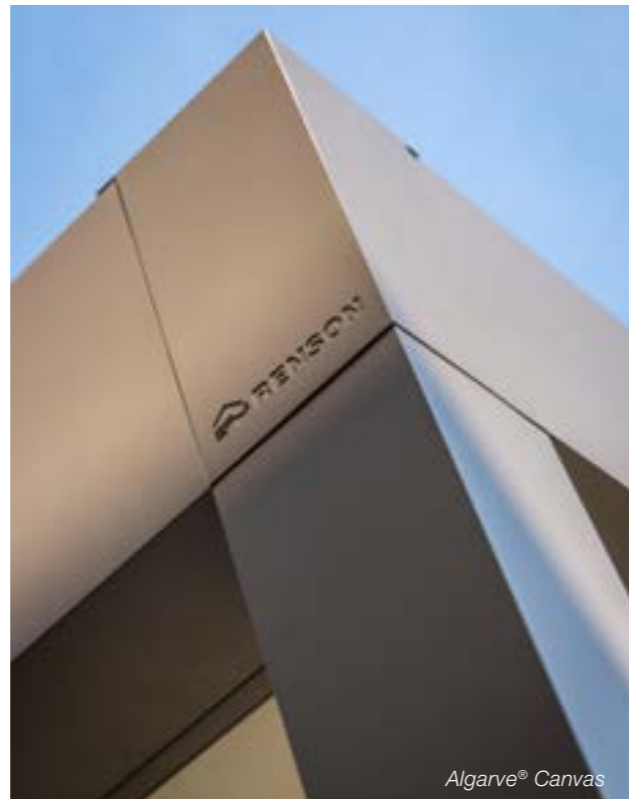

Algarve® Canvas