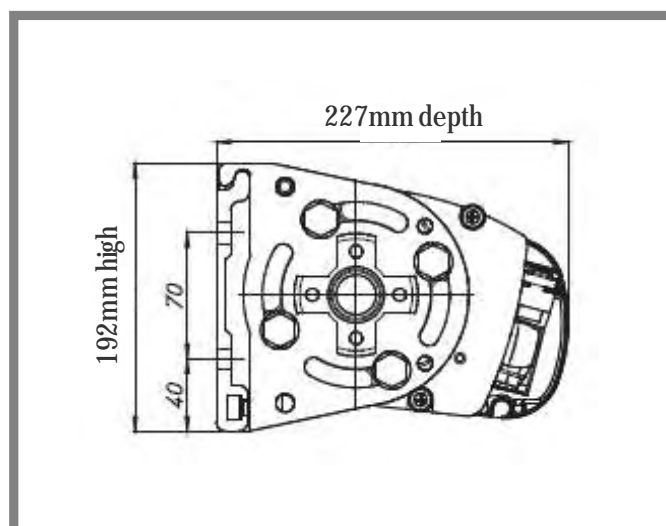

# Specification

- Fully enclosed cassette case
- Neat compact design just 150mm high and 195mm depth
- A choice of three arm lengths, 1.5m, 2m and 2.5m
- Pitch adjustable on site from 6° to 66° (15° is optimal for water shedding)
- A.R.T. arms, strong stainless steel cable, tested to 60000 cycles
- Over 200 fabric colour references to choose from.
- 10 standard frame colours

- Available up to 5.5m in width with a projection of 3m and retracts away into a neat stylish cassette.
- Fully cassetted design protects both fabric and mechanism from the elements.
- Robust A.R.T arms, with strong stainless steel cable.
- A choice of four arm lengths, 1.5m, 2m, 2.5m, and 3m.
- Over 200 Acrylic fabrics available to choose from, the Orchestra fabric range has been designed and manufactured specifically for use on awning systems and will provide years of trouble free use.

# Specification

- Fully enclosed cassette case
- Neat compact profile design just 192mm high and 227mm depth
- A choice of four arm lengths, 1.5m, 2m, 2.5m, and 3m
- Pitch adjustable on site from 6° to 66°, (optimum pitch for water drainage is 15°)
- Robust A.R.T. arms, strong stainless steel cable, tested to 60000 cycles
- Over 200 fabric colour references to choose from
- Standard frame colour white RAL 9010