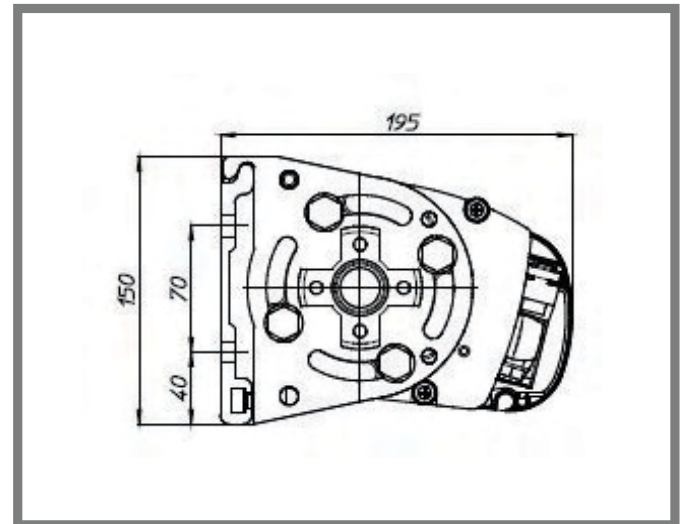

Options

- Automisation of the awning can be achieved with the implementation of a wind sensor to retract the awning safely away and when the wind reaches a predetermined level. This can be taken one step further with a sun and wind sensor, meaning the awning automatically extends by responding to the light from the sun.
- Somfy remote control operation.