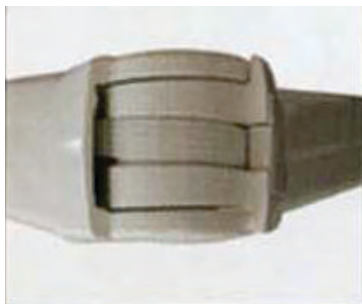

## Folding Arm Compact Cassetted Awning

The Sombrero is a stylish fully enclosed compact cassette awning that neatly folds away and compliments any home or garden.

The Sombrero is a compact awning where both fabric and folding arm mechanisms are protected from the elements by a neat stylish cassette. Each Sombrero awning is manufactured to suit your requirements, creating an exciting and unique outdoor living space.

# Operation

Manual Operation by a concealed gear box and removable winding handle.

Electric Somfy tubular motor housed within the cassette, with wall mounted rocker switch control.

Or

Somfy remote controlled tubular motor housed within the optional cassette barrel which comes with a neat contemporary handset.

# Specification

- Fully enclosed cassette case
- Neat compact design just 150mm high and 195mm depth
- A choice of three arm lengths, 1.5m, 2m and 2.5m
- Pitch adjustable on site from 6° to 66° (15° is optimal for water shedding)
- A.R.T. arms, strong stainless steel cable, tested to 60000 cycles
- Over 200 fabric colour references to choose from.
- 10 standard frame colours